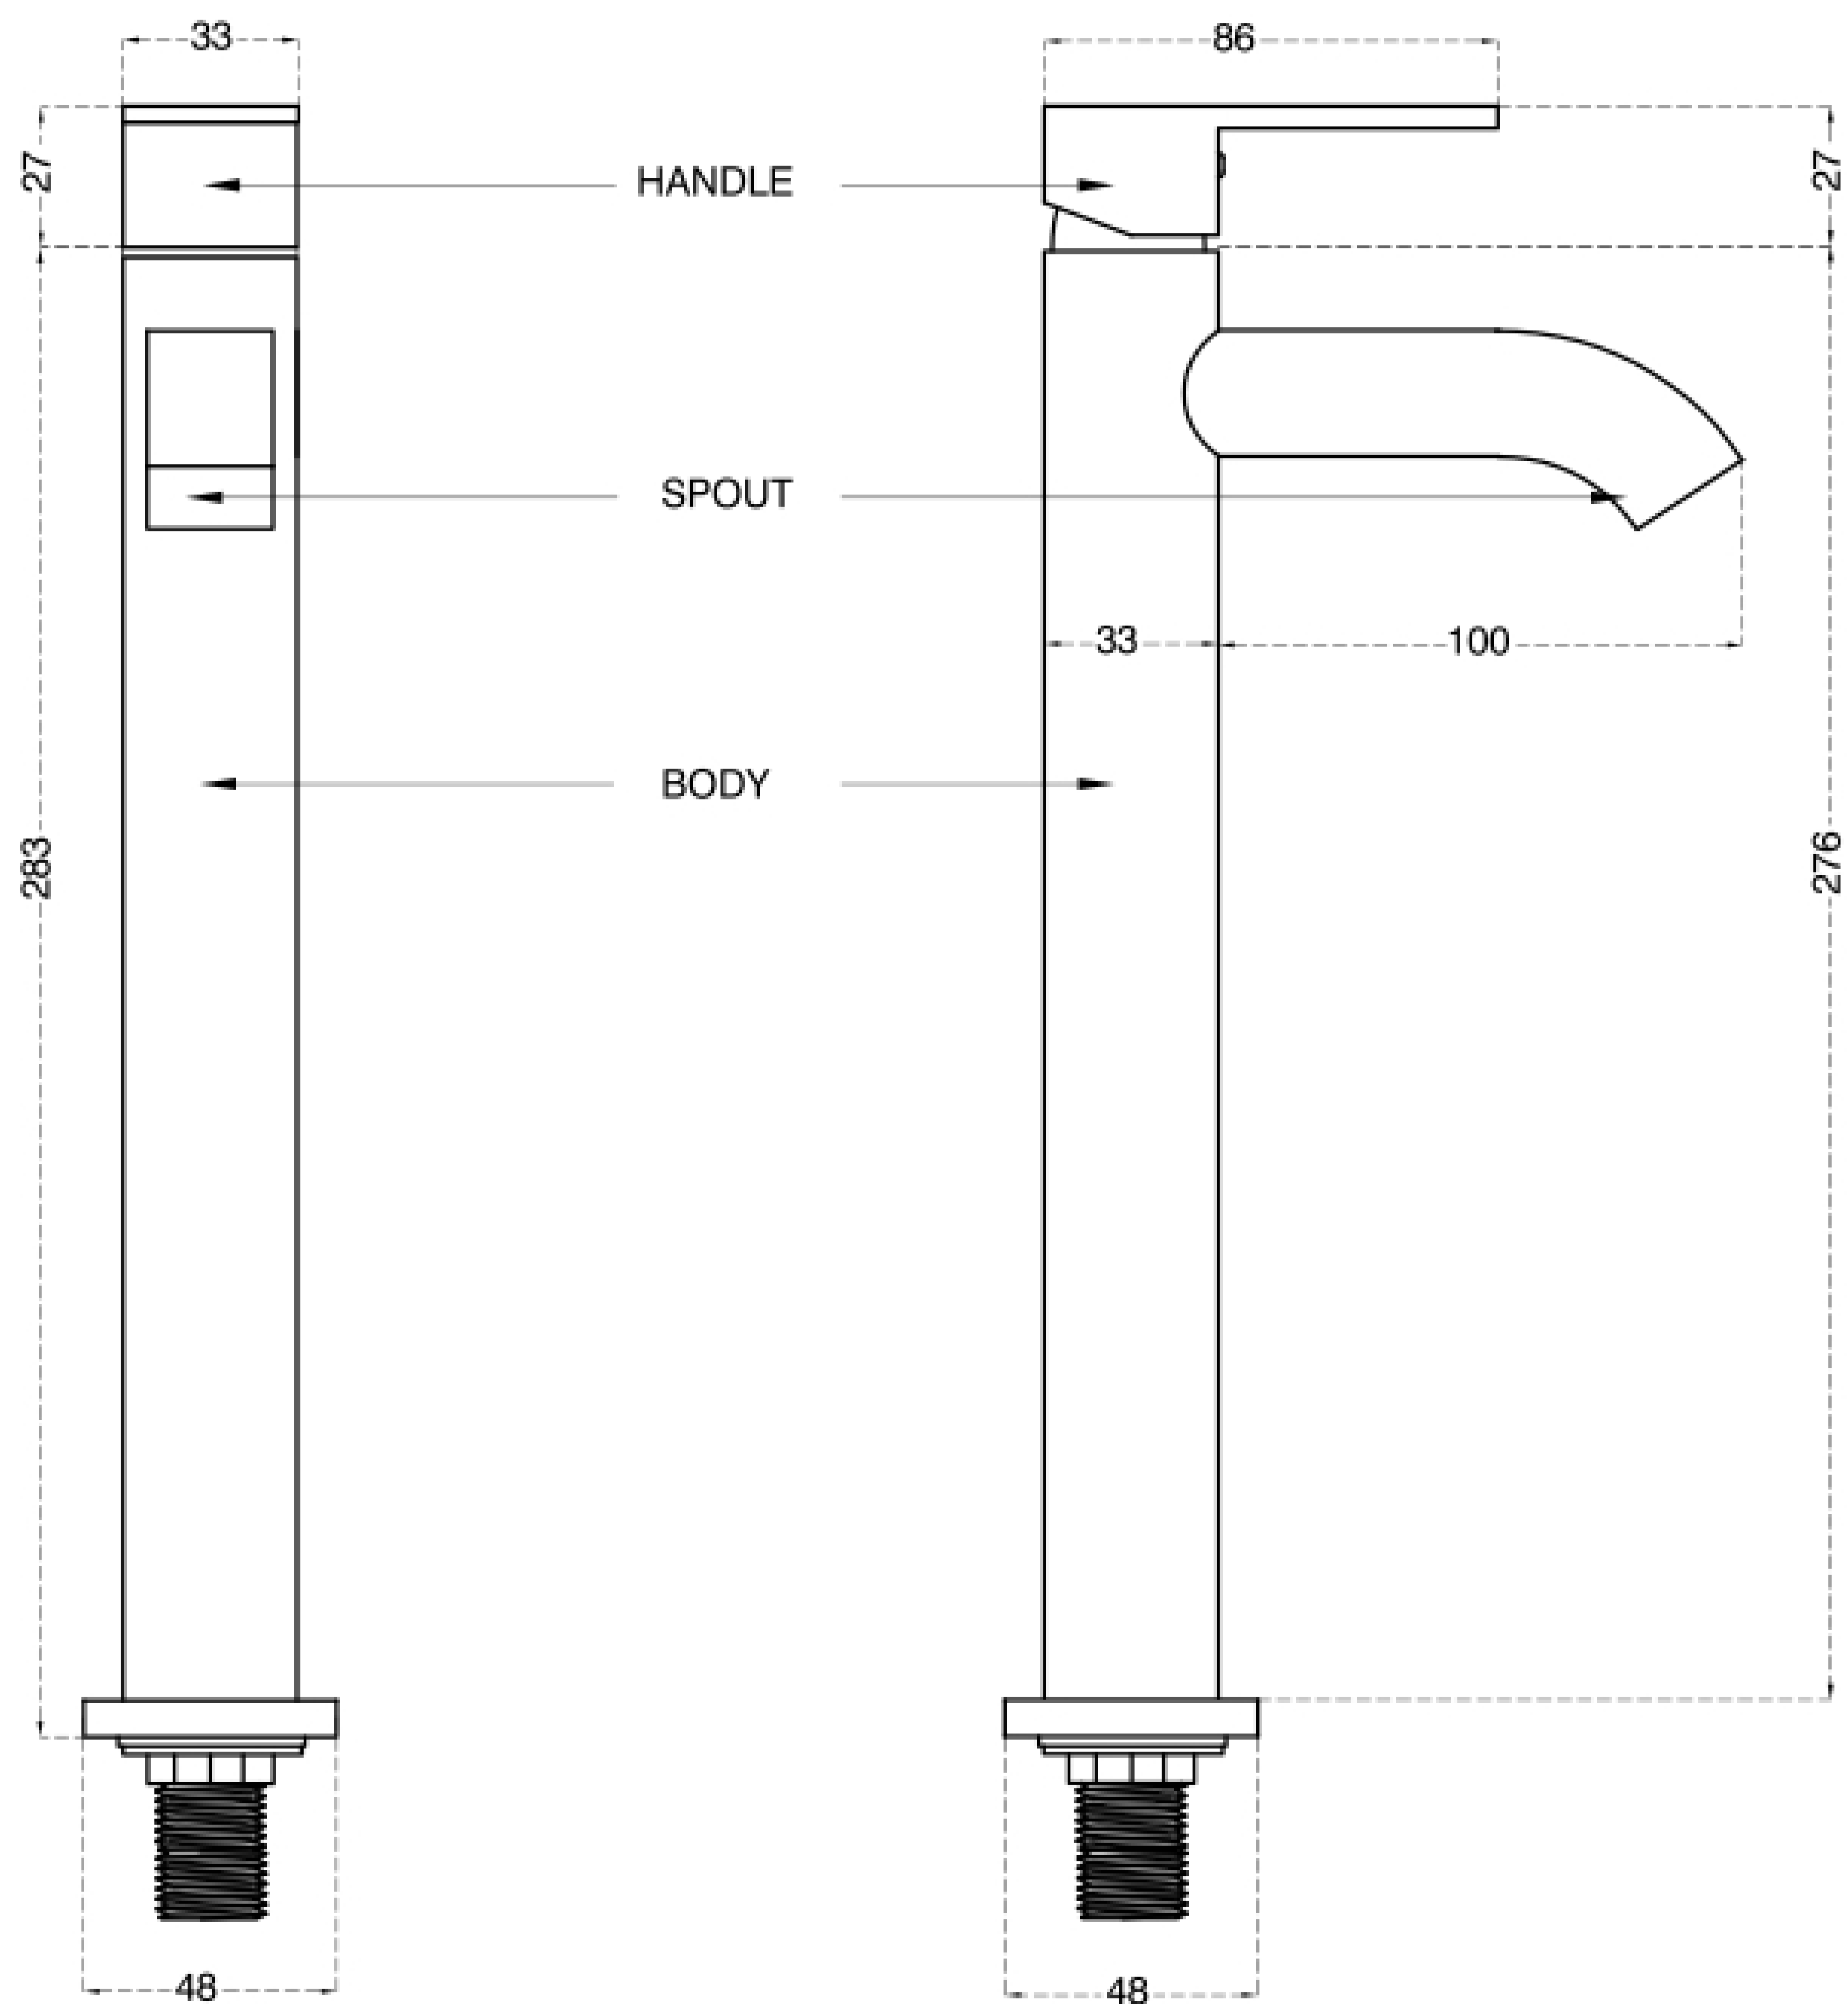

Tall Basin Pillar Tap

Product Code : 3122

Technical Drawing

FRONT ELEVATION

SIDE ELEVATION

All dimension are in mm